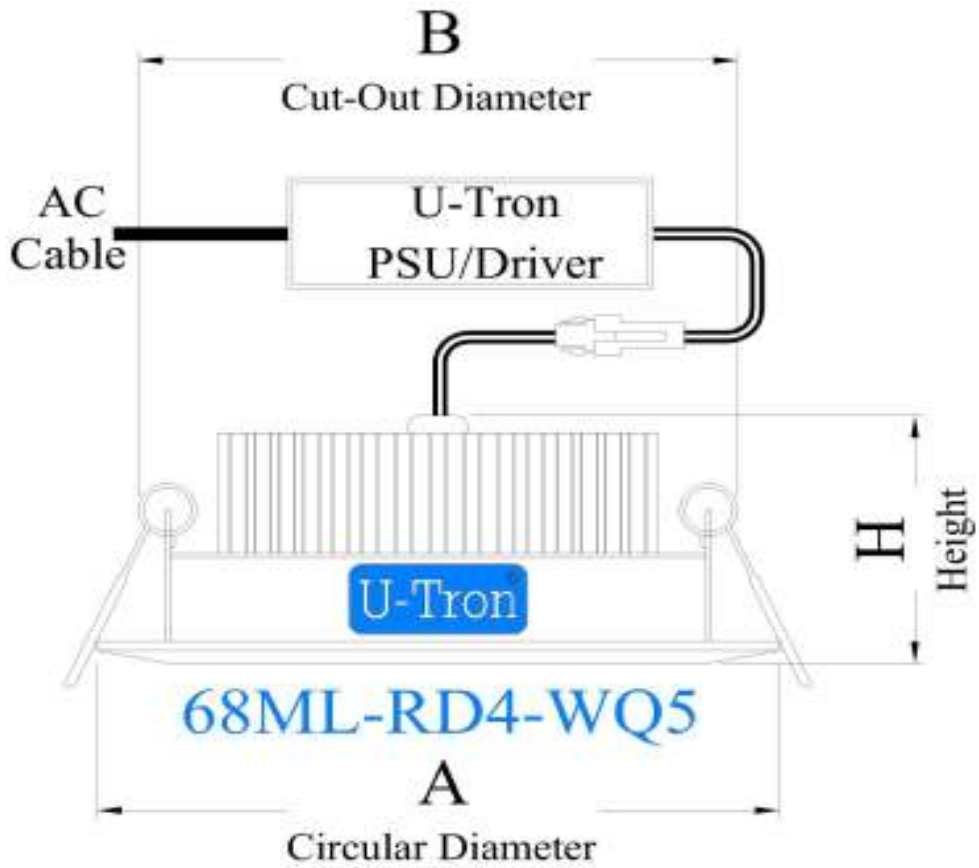

Moon Light Recessed Downlight

68ML-RD4-WQ5

U-Tron's Recessed Downlight Moon light series is designed with external PSU for easy installation. Available in 5 watt for the cut-out 4 3/4" or 118mm. Like all other U-Tron products we supply the lights with "Snap-On" connectors for easy installations.

Storage -40(min), 65(max)C

Product Dimensions

Circular Diameter (A) 140mm

Cut-out Diameter(B) 118mm

Height (H) 65mm

Ordering Information

Product Number 68ML-RD4-WQ5

Product Name Recessed Downlight

Product Ordering Name Moon Light Recessed Downlight 5W 500lm

Pieces Per Pack 1

Packs Per Carton 1

Net Weight Per Piece 500 Grams

www.u-tron.com

Technical Drawing

©2012 U-Tron (Beijing) Electronics Co., LTD
All rights reserved
Specifications are subject to change without notice